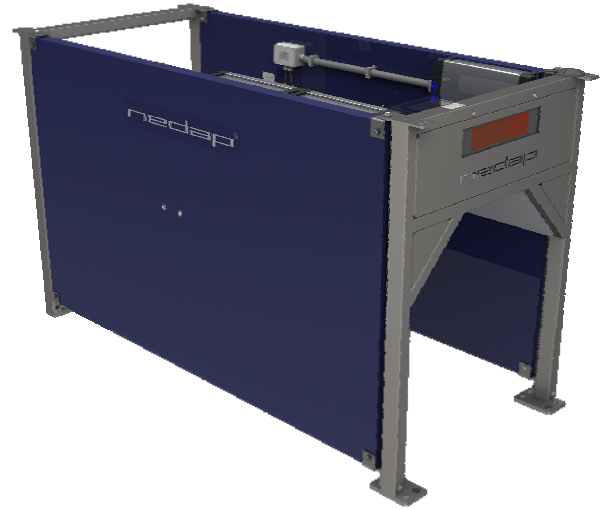

**As a result of practical experiences, the dimensions of the Nedap RaceReader have been optimized for unobstructed reading of sheep flocks. Ideal for reading sheep lots without interrupting the working process. Total of read numbers is displayed on the large display for visual control.**

- Reading large flocks of sheep passing straight through the RaceReader without any obstacles
- ISO 11784/11785 compliant reader in IP67 housing
- Remote service and software upgrade
- Batch separator button
- Count indication via large bright LED display
- Robust design, maintenance free hotdip galvanized frame and heavy duty side panels
- Optional automatic data upload to remote servers

### Dimensions

L x W x H (mm) : 2048 x 915 x 1230